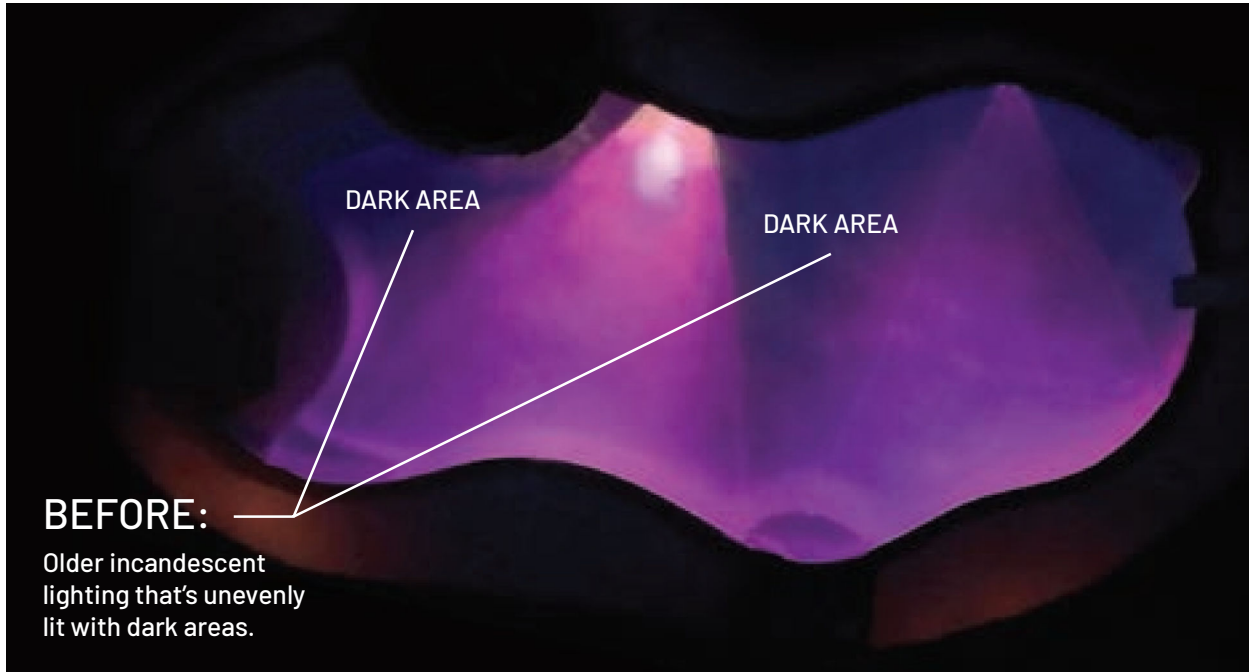

INTELLIBRITE® (CONT'D)

ARCHITECTURAL SERIES POOL & SPA LIGHTING

Certifications